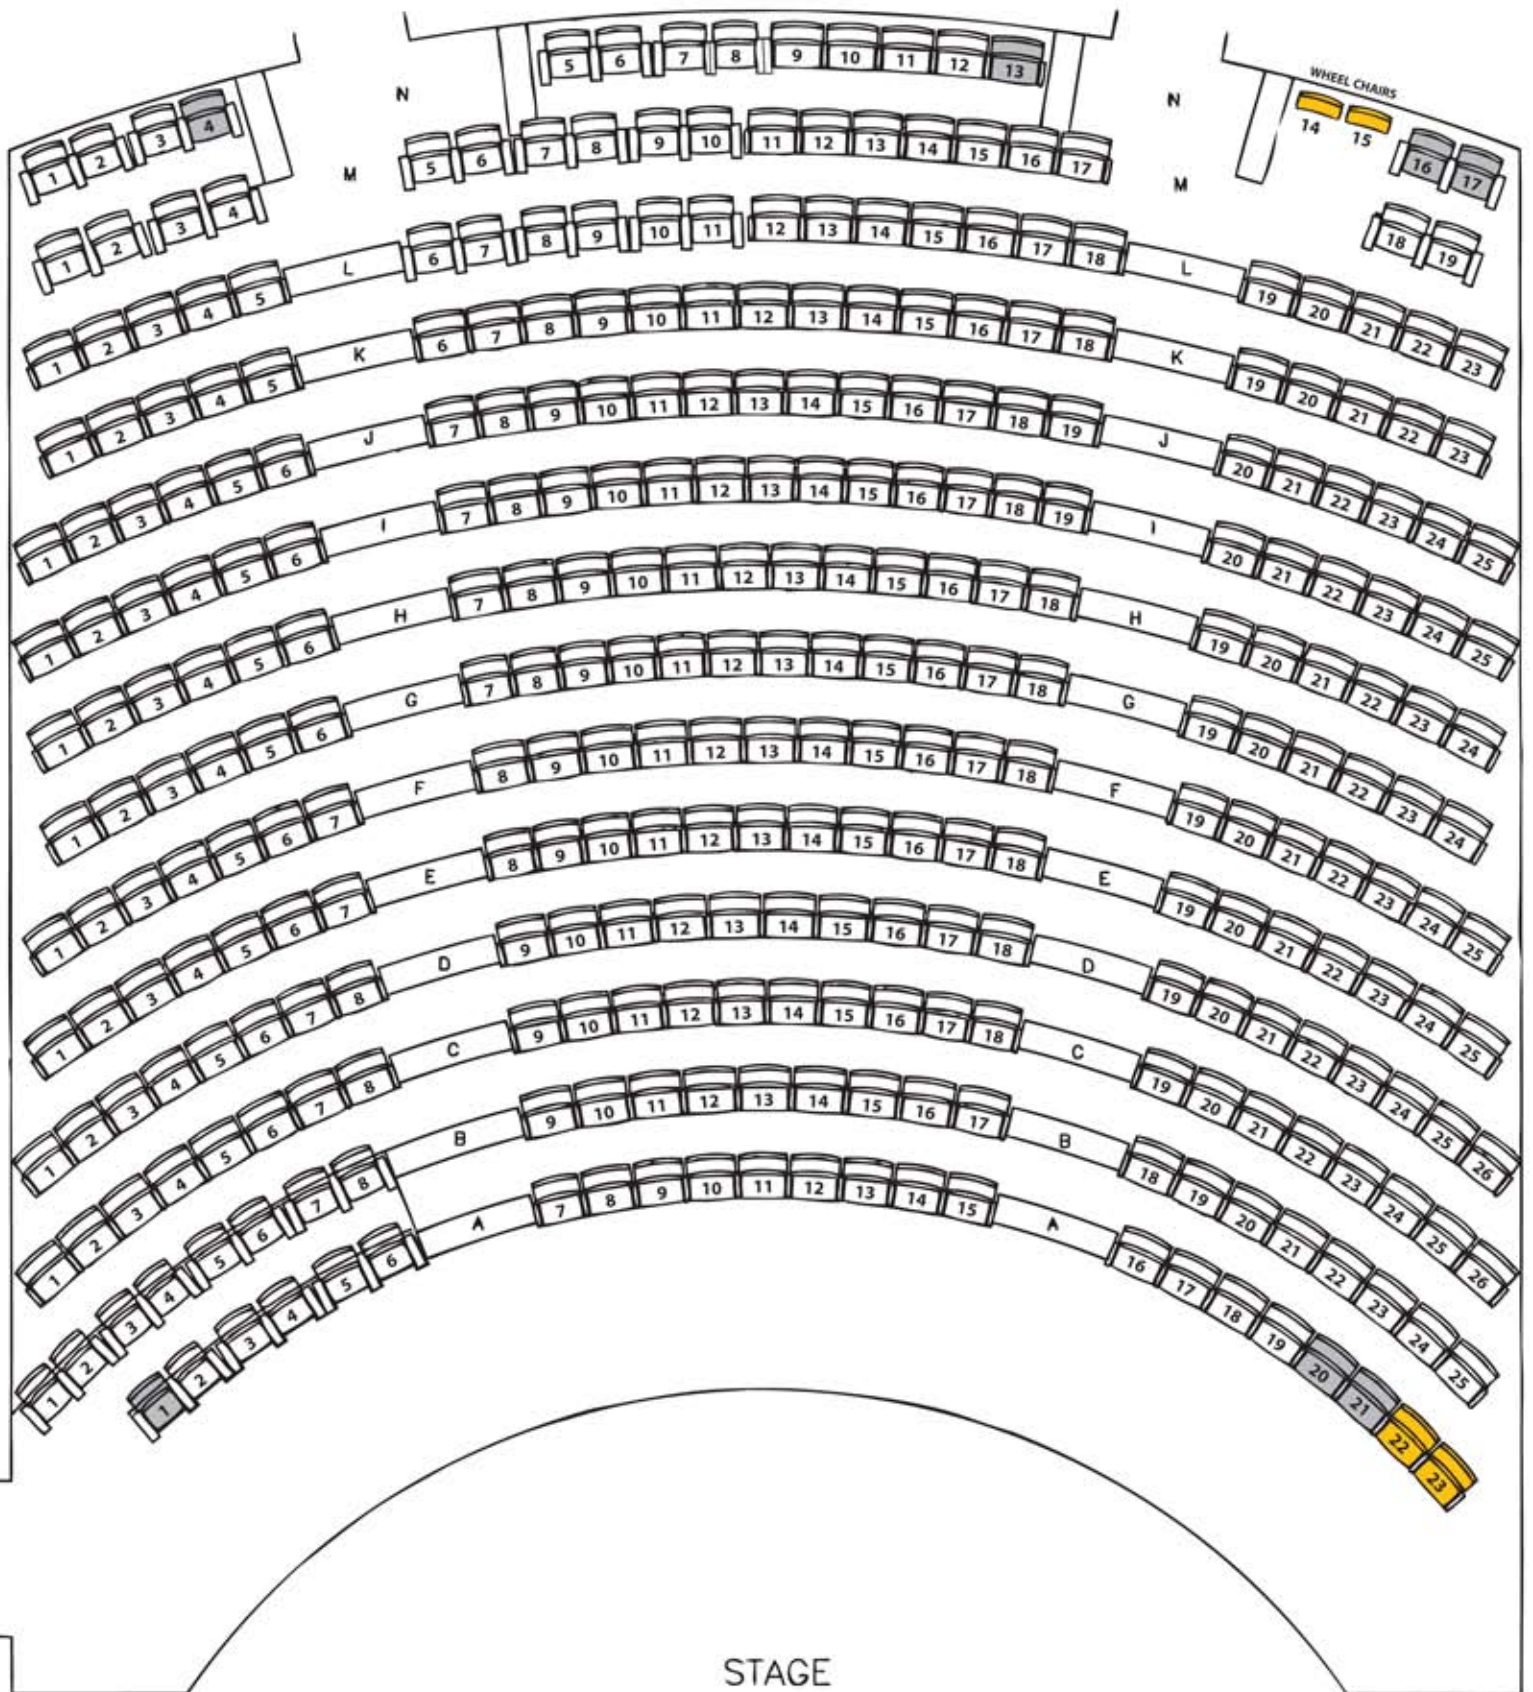

MARY IRWIN THEATRE – SEATING

-  Wheel Chair Seats
-  Unavailable Seats