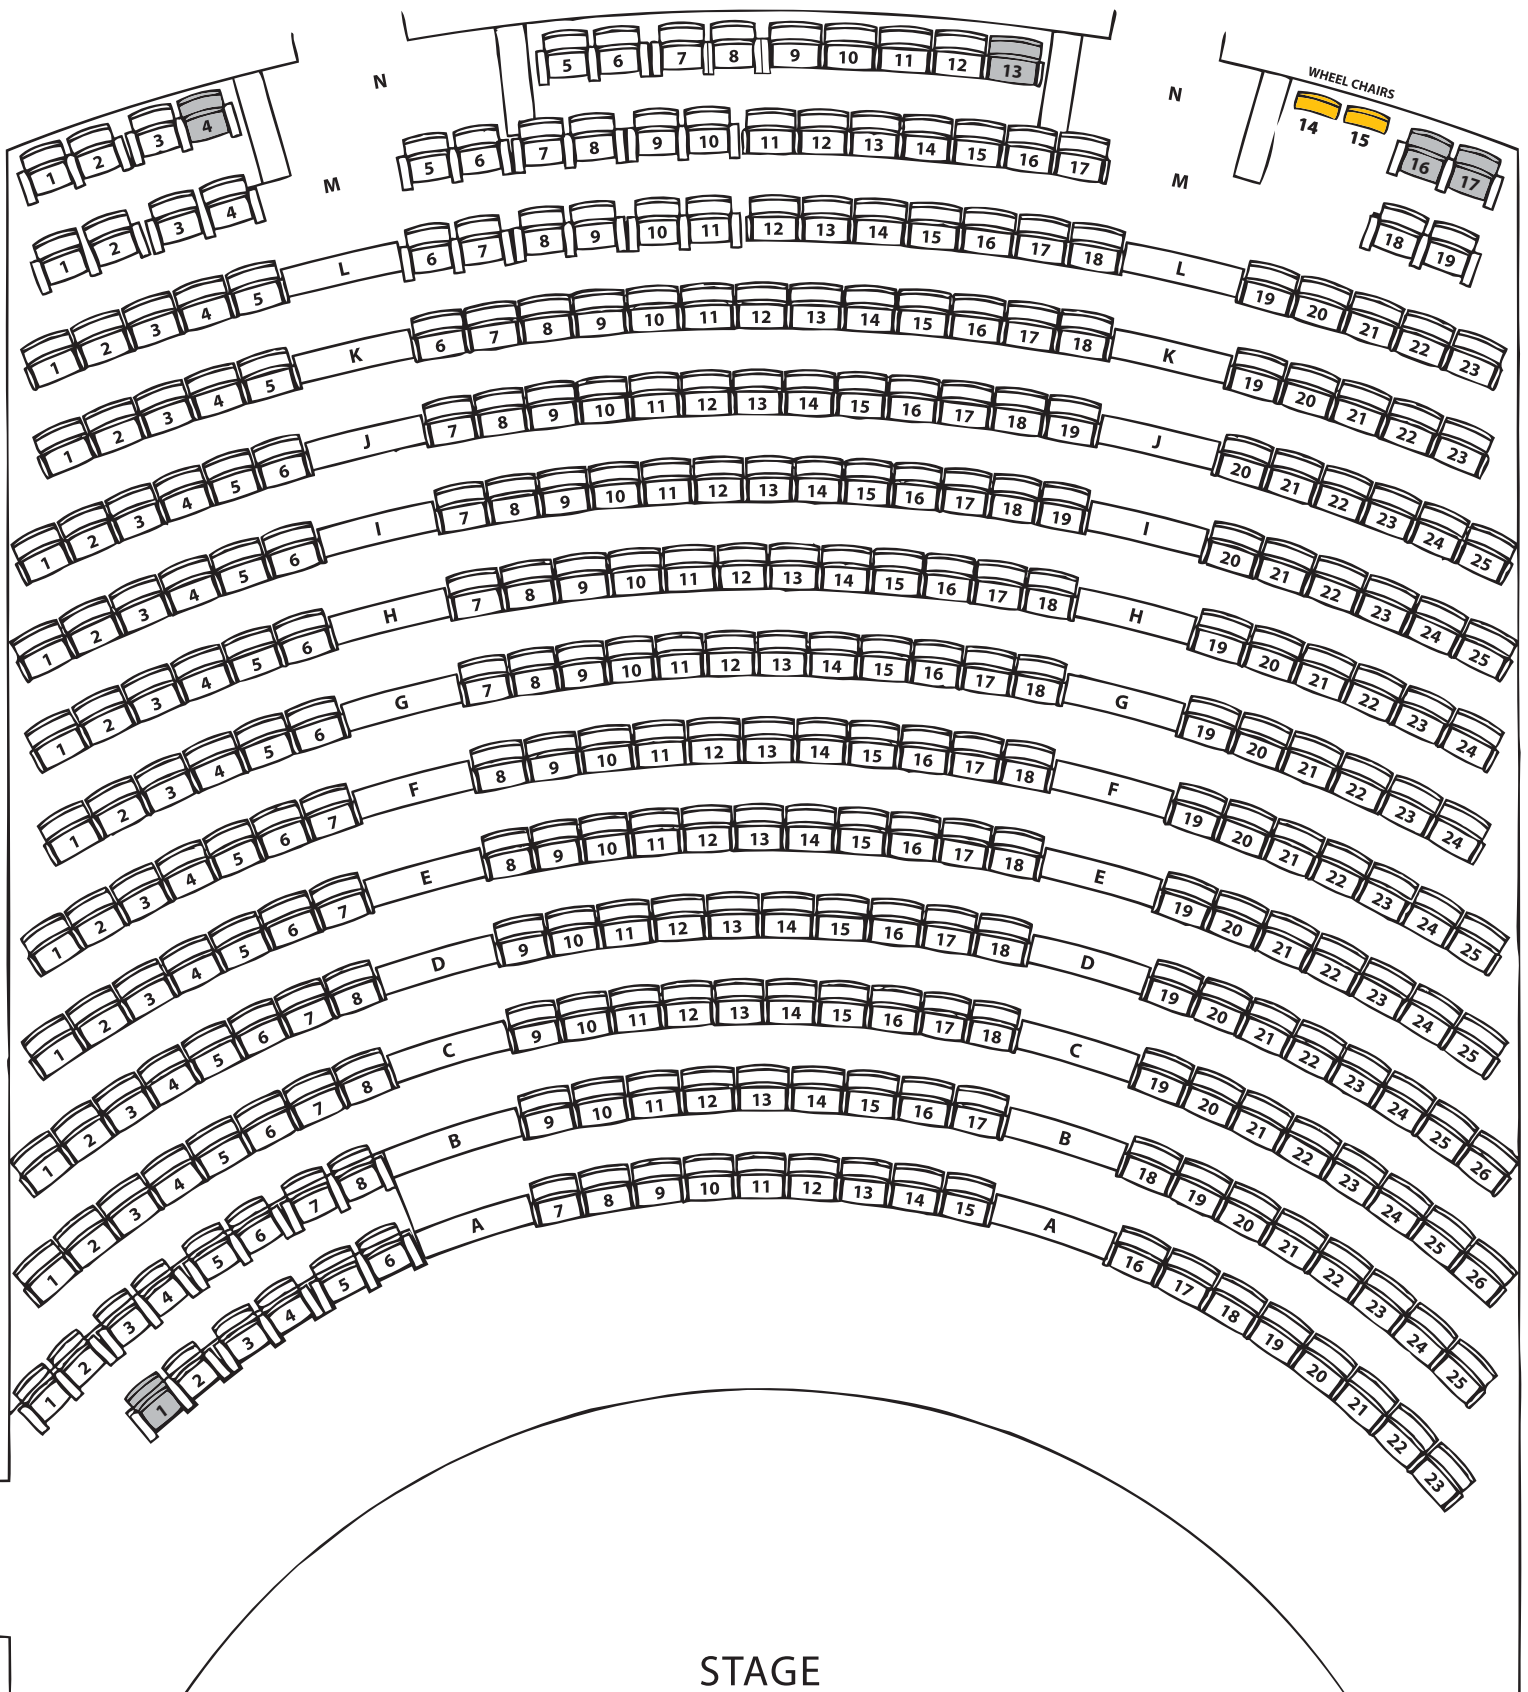

# MARY IRWIN THEATRE – SEATING

L

-  Wheel Chair Seats
-  Unavailable